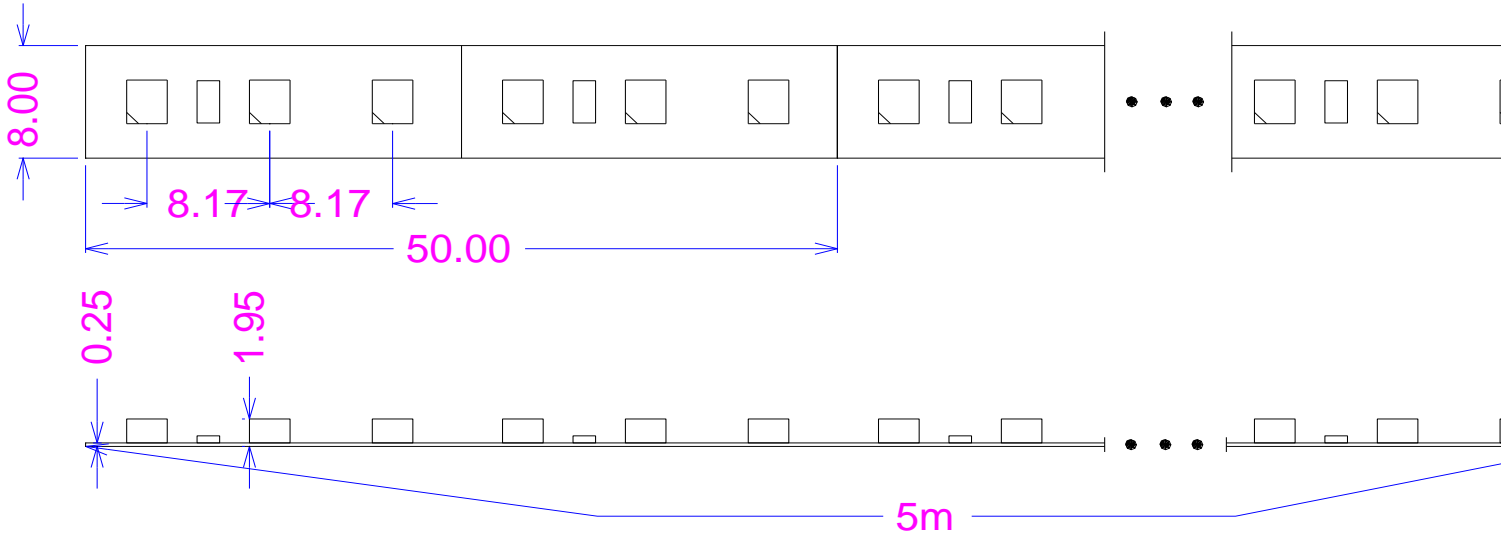

others

LED No.	Cascade QTY	IP degree	FPC width/color	Driving Type	Fasten Type	Fasten Type	Store temp.
600pcs	5m	IP66	8mm/white	constant voltage	20mm,3M double-sided adhesive	-40°C — +50°C	-40°C — +60°C

Wires length150mm,20AWG line Red&Black wires, Red=positive wire, Black=negative wire

Dimension (mm) :

Connection Diagram (mm) :

Notes:

- 1、 The thickness of the wires shall be adopted based on the possible current,products power, length of the wire
- 2、 The both ends of extention shall be dealt with as waterproof;
- 3、 Don't work under the situations of touching in static-electronics environments or light on
- 4、 The strip can be connected to 5m at maximum and no exceed;
- 5、 Suggest choosing high-qualified switch power(have shortelectronics ,overvoltage and overloading protection
- 6、 Acid silicone glue is forbidden!