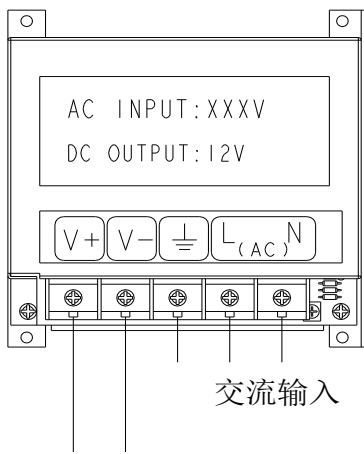

Connection Diagram (mm) :