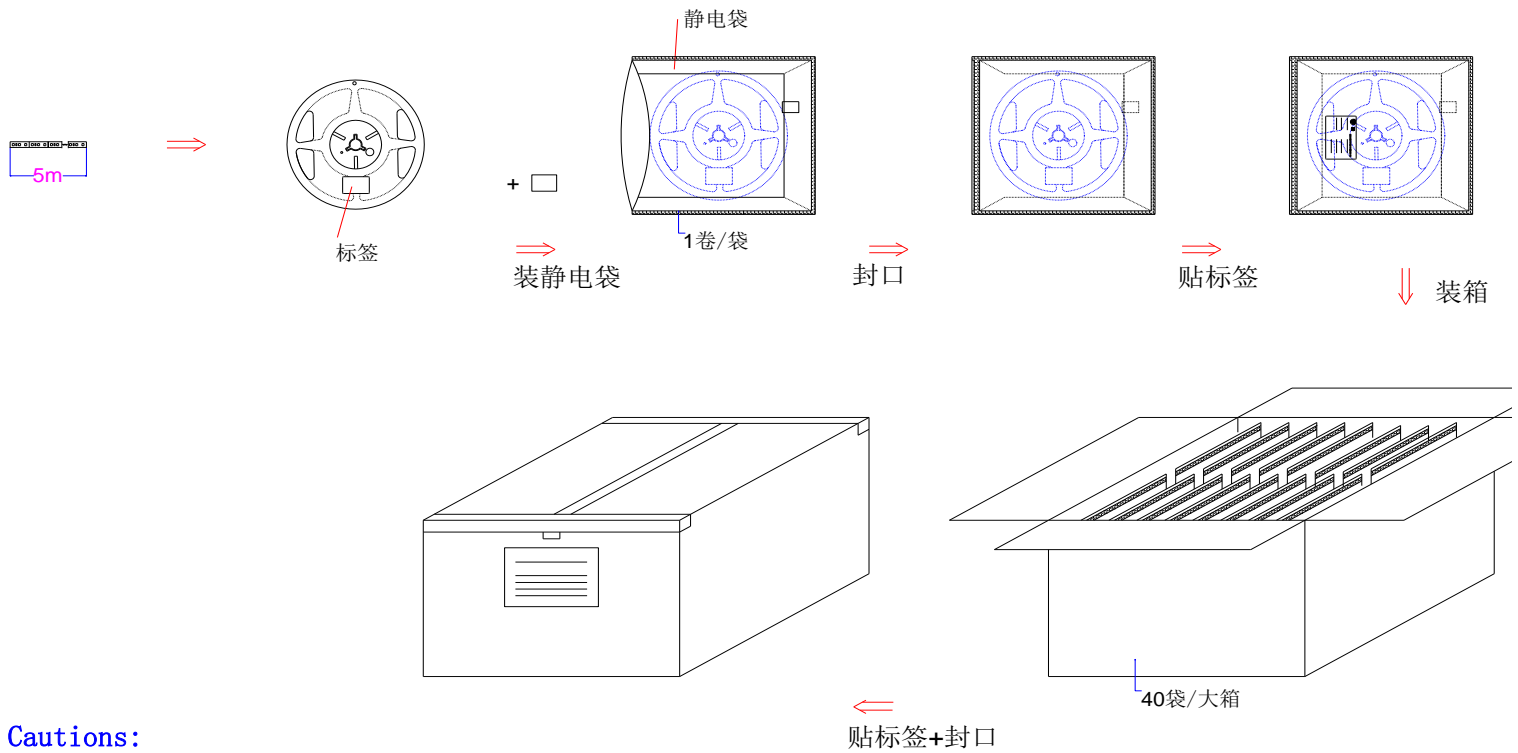

Cautions:

- 1.Outal carton:45x25x25.6cm ; Aluminium-Foil bag:220x240x0.12mm .
- 2.600pcs LEDs per/5m,5m per reel,one reel in one aluminum -foil bag .
- 4.One bigger carton contains two small cartons . (300m in one outal carton)
- 5.N.W: 3.9± 10%Kg/bigger carton
- 6.G.W: 5.7± 15%Kg/bigger carton