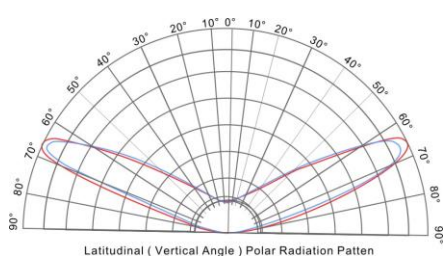

Led module light distribution graph