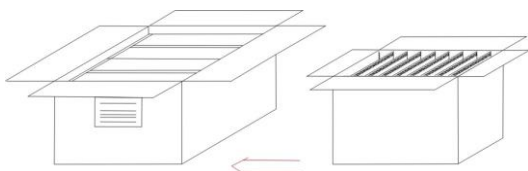

Applications

- ✧ Channel letter lighting
- ✧ Commercial standing lighting
- ✧ Letter background lighting
- ✧ Light box lighting
- ✧ Logo lighting
- ✧ Line/shape lighting

Dimensions

Technical parameters

Part no.	Color	Wave Length Or CCT	Operating Voltage	Rated Power per module	Beam Angle	Lm Flux per module	IP Rank
UTW324A	Pure white	6000-7000K	DC12V	0.48W	160°	46lm	IP67
UTC324A	Cool white	9000-16000K	DC12V	0.48W	160°	42lm	IP67
UTM324A	Warm white	2700-3200K	DC12V	0.48W	160°	42lm	IP67

Application Guide

Led module light distribution graph

Temperature and luminous flux

Attention

1. Max. number of modules of one chain is 20pcs from power supplier to single end.
2. The given illuminance parameters ensure illuminance on the surface.
3. Depending on the type of material used for channel letters or lighting boxed, the parameters can change.
4. More brightness is obtained if distances between LED modules are reduced.
5. The LED module itself and all its components may not be mechanical stressed.
6. Please ensure that the power supply is adequate power to operate the total load. Only qualified personnel should be allowed to perform installations.
7. The design of the housing should be according to the IP standards in the application.
8. If surge protection structure not within power supplier, a lightning protector should be needed additionally.

Packing

1. Outal carton: 52x37x26cm, small carton: 35x25x23cm, Anti-static bag: 305x280x0.12mm.
2. 40pcs per chain, 5pcs chain in one Anti-static bag . (200 pcs in one Anti-static bag).
3. 5 bags in one small carton . (1000 pcs in one small carton).
4. One outal carton contains two small cartons (2000 pcs in one outal carton).