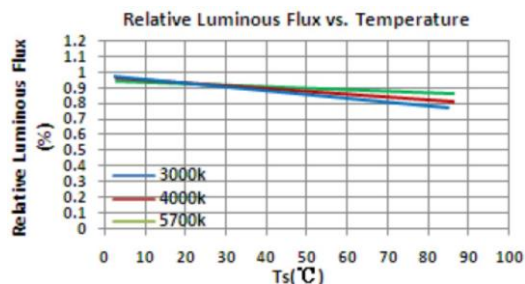

Applications

- ✧ Channel letter lighting
- ✧ Commercial standing lighting
- ✧ Letter background lighting
- ✧ Light box lighting
- ✧ Logo lighting
- ✧ Line/shape lighting

Dimensions

Technical parameters

Part no.	Color	Wave Length Or CCT	Operating Voltage	Rated Power per module	Beam Angle	Lm Flux per module	IP Rank
UTW324A	Pure white	6000-7000K	DC12V	0.48W	160°	46lm	IP67
UTC324A	Cool white	9000-16000K	DC12V	0.48W	160°	42lm	IP67
UTM324A	Warm white	2700-3200K	DC12V	0.48W	160°	42lm	IP67

Application Guide

Led module light distribution graph

Temperature and luminous flux

Attention

1. Max. number of modules of one chain is 20pcs from power supplier to single end.
2. The given illuminance parameters ensure illuminance on the surface.
3. Depending on the type of material used for channel letters or lighting boxed, the parameters can change.
4. More brightness is obtained if distances between LED modules are reduced.
5. The LED module itself and all its components may not be mechanical stressed.
6. Please ensure that the power supply is adequate power to operate the total load. Only qualified personnel should be allowed to perform installations.
7. The design of the housing should be according to the IP standards in the application.
8. If surge protection structure not within power supplier, a lightning protector should be needed additionally.