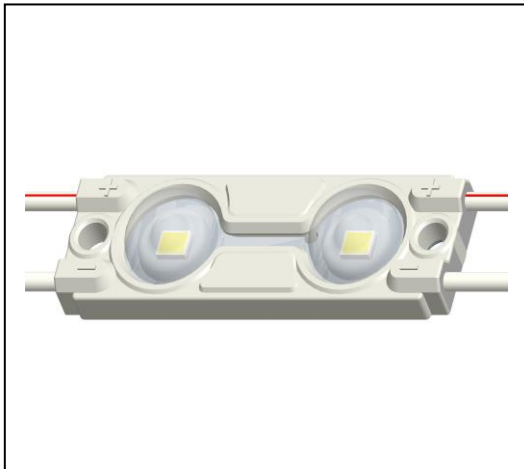

Best for 30-100 mm depth light
boxes and channel letters

UTX324A

Features

- ✧ Constant Current Technology (CCT), 20pcs per series
- ✧ The exposed Aluminum plate for heat dissipation
- ✧ Injection molding process, Waterproof: IP 67
- ✧ Bigger chip, 10% brighter than before
- ✧ Energy saving, Environment friendly
- ✧ Long life span
- ✧ Suitable for channel letters and light boxes back lighting etc.

Applications

- ✧ Channel letter lighting
- ✧ Commercial standing lighting
- ✧ Letter background lighting
- ✧ Light box lighting
- ✧ Logo lighting
- ✧ Line/shape lighting

Dimensions

Technical parameters

Part no.	Color	Wave Length Or CCT	Operating Voltage	Rated Power per module	Beam Angle	Lm Flux per module	IP Rank
UTW324A	Pure white	6000-7000K	DC12V	0.48W	160°	46lm	IP67
UTC324A	Cool white	9000-16000K	DC12V	0.48W	160°	42lm	IP67
UTM324A	Warm white	2700-3200K	DC12V	0.48W	160°	42lm	IP67

Application Guide

Led module light distribution graph

Temperature and luminous flux

Attention

1. Max. number of modules of one chain is 20pcs from power supplier to single end.
2. The given illuminance parameters ensure illuminance on the surface.
3. Depending on the type of material used for channel letters or lighting boxed, the parameters can change.
4. More brightness is obtained if distances between LED modules are reduced.
5. The LED module itself and all its components may not be mechanical stressed.
6. Please ensure that the power supply is adequate power to operate the total load. Only qualified personnel should be allowed to perform installations.
7. The design of the housing should be according to the IP standards in the application.
8. If surge protection structure not within power supplier, a lightning protector should be needed additionally.