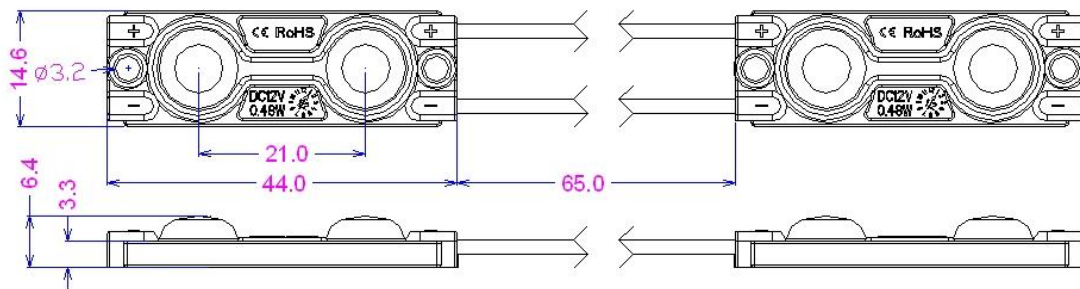

Best for 30-100 mm depth light
boxes and channel letters

UTX324A

Features

- ✧ Constant Current Technology (CCT), 20pcs per series
- ✧ The exposed Aluminum plate for heat dissipation
- ✧ Injection molding process, Waterproof: IP 67
- ✧ Bigger chip, 10% brighter than before
- ✧ Energy saving, Environment friendly
- ✧ Long life span
- ✧ Suitable for channel letters and light boxes back lighting etc.

Applications

- ✧ Channel letter lighting
- ✧ Commercial standing lighting
- ✧ Letter background lighting
- ✧ Light box lighting
- ✧ Logo lighting
- ✧ Line/shape lighting

Dimensions

Technical parameters

Part no.	Color	Wave Length Or CCT	Operating Voltage	Rated Power per module	Beam Angle	Lm Flux per module	IP Rank
UTW324A	Pure white	6000-7000K	DC12V	0.48W	160°	46lm	IP67
UTC324A	Cool white	9000-16000K	DC12V	0.48W	160°	42lm	IP67
UTM324A	Warm white	2700-3200K	DC12V	0.48W	160°	42lm	IP67

Application Guide

Led module light distribution graph

Temperature and luminous flux

Attention

1. Max. number of modules of one chain is 20pcs from power supplier to single end.
2. The given illuminance parameters ensure illuminance on the surface.
3. Depending on the type of material used for channel letters or lighting boxed, the parameters can change.
4. More brightness is obtained if distances between LED modules are reduced.
5. The LED module itself and all its components may not be mechanical stressed.
6. Please ensure that the power supply is adequate power to operate the total load. Only qualified personnel should be allowed to perform installations.
7. The design of the housing should be according to the IP standards in the application.
8. If surge protection structure not within power supplier, a lightning protector should be needed additionally.