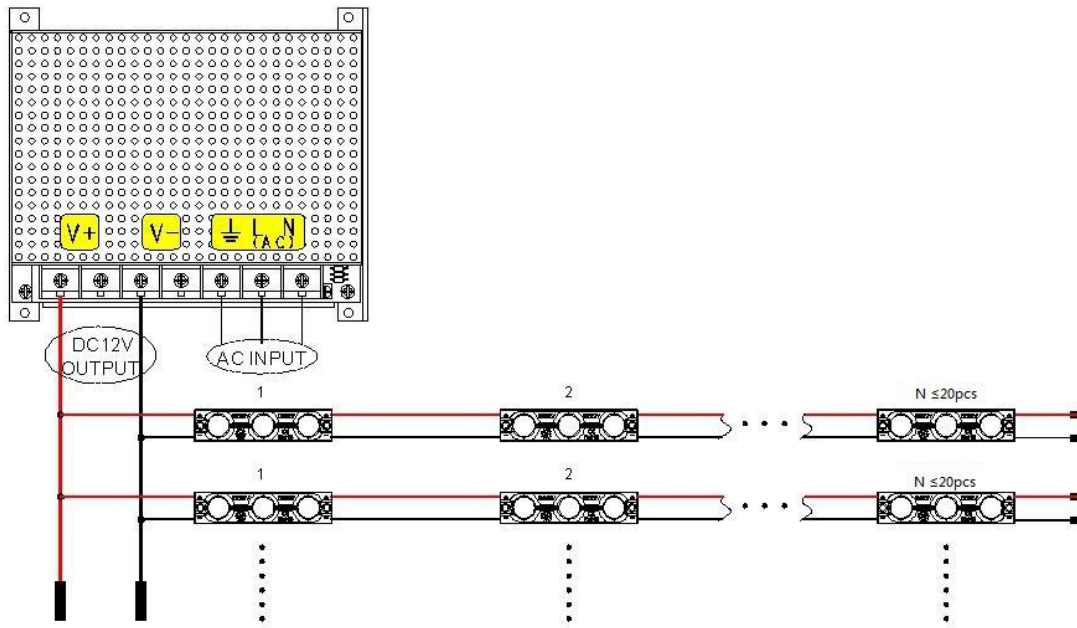

Best for 80-250 mm depth light
boxes and channel letters

IQX358A

Features

- ✧ Constant Current Technology (CCT), 40pcs per series
- ✧ The exposed Aluminum plate for heat dissipation
- ✧ Injection molding process, Waterproof: IP 67
- ✧ Bigger chip, 10% brighter than before
- ✧ Energy saving, Environment friendly
- ✧ Long life span
- ✧ Suitable for channel letters and light boxes back lighting etc.

Applications

- ✧ Channel letter lighting
- ✧ Commercial standing lighting
- ✧ Letter background lighting
- ✧ Light box lighting
- ✧ Logo lighting
- ✧ Line/shape lighting

Dimensions

Technical parameters

Part no.	Color	Wave Length Or CCT	Operating Voltage	Rated Power per module	Beam Angle	Lm Flux per module	IP Rank
IQW358A	Pure white	6000-7000K	DC12V	0.72W	160°	66lm	IP67
IQM358A	Warm white	2700-3200K	DC12V	0.72W	160°	66lm	IP67
IQC358A	Cold white	9000-12000k	DC12V	0.72W	160°	66lm	IP67

Application Guide

Led module light distribution graph

Temperature and luminous flux

Attention

1. Max. number of modules of one chain is 40pcs from power supplier to single end.
2. The given illuminance parameters ensure illuminance on the surface.
3. Depending on the type of material used for channel letters or lighting boxed, the parameters can change.
4. More brightness is obtained if distances between LED modules are reduced.
5. The LED module itself and all its components may not be mechanical stressed.
6. Please ensure that the power supply is adequate power to operate the total load. Only qualified personnel should be allowed to perform installations.
7. The design of the housing should be according to the IP standards in the application.
8. If surge protection structure not within power supplier, a lightning protector should be needed additionally.