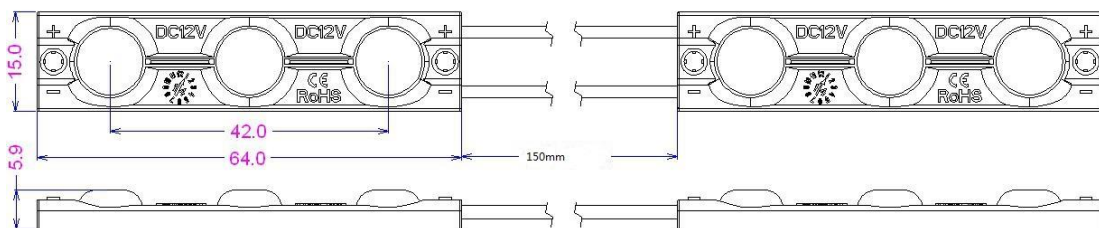

Best for 80-250 mm depth light
boxes and channel letters

IQX358A

Features

- ✧ Constant Current Technology (CCT), 40pcs per series
- ✧ The exposed Aluminum plate for heat dissipation
- ✧ Injection molding process, Waterproof: IP 67
- ✧ Bigger chip, 10% brighter than before
- ✧ Energy saving, Environment friendly
- ✧ Long life span
- ✧ Suitable for channel letters and light boxes back lighting etc.

Applications

- ✧ Channel letter lighting
- ✧ Commercial standing lighting
- ✧ Letter background lighting
- ✧ Light box lighting
- ✧ Logo lighting
- ✧ Line/shape lighting

Dimensions

Technical parameters

Part no.	Color	Wave Length Or CCT	Operating Voltage	Rated Power per module	Beam Angle	Lm Flux per module	IP Rank
IQW358A	Pure white	6000-7000K	DC12V	0.72W	160°	66lm	IP67
IQM358A	Warm white	2700-3200K	DC12V	0.72W	160°	66lm	IP67
IQC358A	Cold white	9000-12000k	DC12V	0.72W	160°	66lm	IP67

Application Guide

Led module light distribution graph

Temperature and luminous flux

Attention

1. Max. number of modules of one chain is 40pcs from power supplier to single end.
2. The given illuminance parameters ensure illuminance on the surface.
3. Depending on the type of material used for channel letters or lighting boxed, the parameters can change.
4. More brightness is obtained if distances between LED modules are reduced.
5. The LED module itself and all its components may not be mechanical stressed.
6. Please ensure that the power supply is adequate power to operate the total load. Only qualified personnel should be allowed to perform installations.
7. The design of the housing should be according to the IP standards in the application.
8. If surge protection structure not within power supplier, a lightning protector should be needed additionally.