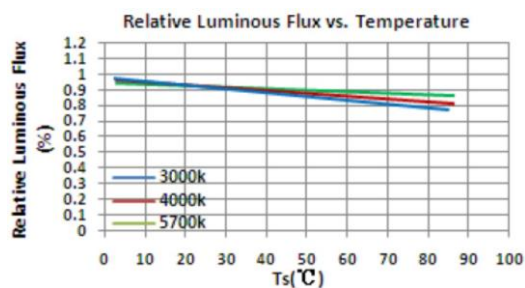

Applications

- ✧ Channel letter lighting
- ✧ Commercial standing lighting
- ✧ Letter background lighting
- ✧ Light box lighting
- ✧ Logo lighting
- ✧ Line/shape lighting

Dimensions

Technical parameters

Part no.	Color	Wave Length Or CCT	Operating Voltage	Rated Power per module	Beam Angle	Lm Flux per module	IP Rank
IQW358A	Pure white	6000-7000K	DC12V	0.72W	160°	66lm	IP67
IQM358A	Warm white	2700-3200K	DC12V	0.72W	160°	66lm	IP67
IQC358A	Cold white	9000-12000k	DC12V	0.72W	160°	66lm	IP67

Application Guide

Led module light distribution graph

Temperature and luminous flux

Attention

1. Max. number of modules of one chain is 40pcs from power supplier to single end.
2. The given illuminance parameters ensure illuminance on the surface.
3. Depending on the type of material used for channel letters or lighting boxed, the parameters can change.
4. More brightness is obtained if distances between LED modules are reduced.
5. The LED module itself and all its components may not be mechanical stressed.
6. Please ensure that the power supply is adequate power to operate the total load. Only qualified personnel should be allowed to perform installations.
7. The design of the housing should be according to the IP standards in the application.
8. If surge protection structure not within power supplier, a lightning protector should be needed additionally.