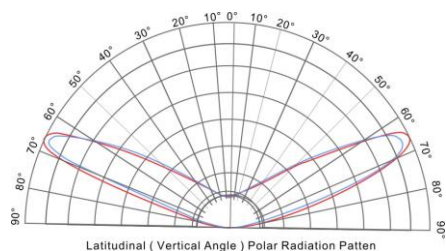

Led module light distribution graph

Temperature and luminous flux