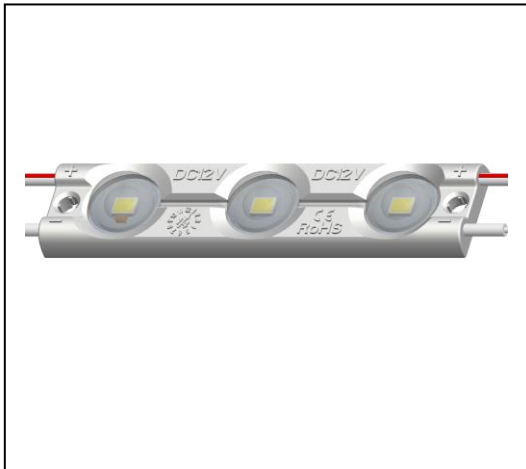

Best for 80-250 mm depth light
boxes and channel letters

IQX358A

Features

- ✧ Constant Current Technology (CCT), 40pcs per series
- ✧ The exposed Aluminum plate for heat dissipation
- ✧ Injection molding process, Waterproof: IP 67
- ✧ Bigger chip, 10% brighter than before
- ✧ Energy saving, Environment friendly
- ✧ Long life span
- ✧ Suitable for channel letters and light boxes back lighting etc.

Applications

- ✧ Channel letter lighting
- ✧ Commercial standing lighting
- ✧ Letter background lighting
- ✧ Light box lighting
- ✧ Logo lighting
- ✧ Line/shape lighting

Dimensions

Technical parameters

Part no.	Color	Wave Length Or CCT	Operating Voltage	Rated Power per module	Beam Angle	Lm Flux per module	IP Rank
IQW358A	Pure white	6000-7000K	DC12V	0.72W	160°	66lm	IP67
IQM358A	Warm white	2700-3200K	DC12V	0.72W	160°	66lm	IP67
IQC358A	Cold white	9000-12000k	DC12V	0.72W	160°	66lm	IP67

Application Guide

Led module light distribution graph

Temperature and luminous flux

Attention

1. Max. number of modules of one chain is 40pcs from power supplier to single end.
2. The given illuminance parameters ensure illuminance on the surface.
3. Depending on the type of material used for channel letters or lighting boxed, the parameters can change.
4. More brightness is obtained if distances between LED modules are reduced.
5. The LED module itself and all its components may not be mechanical stressed.
6. Please ensure that the power supply is adequate power to operate the total load. Only qualified personnel should be allowed to perform installations.
7. The design of the housing should be according to the IP standards in the application.
8. If surge protection structure not within power supplier, a lightning protector should be needed additionally.