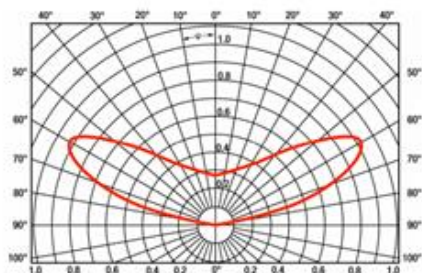

Led module light distribution graph