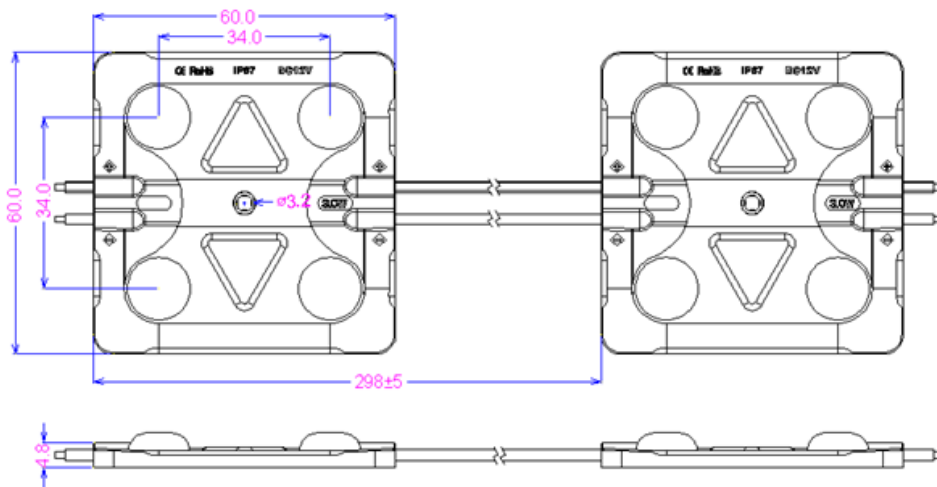

Best for 80-300 mm depth light
box and channel letters

UTX614B

Features

- ✧ Constant Current Technology (CCT), 25pcs per series
- ✧ The exposed Aluminum plate for heat dissipation
- ✧ Injection molding process, Waterproof: IP 67
- ✧ Bigger chip, 10% brighter than before
- ✧ Energy saving, Environment friendly
- ✧ Long life span
- ✧ Suitable for channel letters and light boxes back lighting etc.

Applications

- ✧ Channel letter lighting
- ✧ Commercial standing lighting
- ✧ Letter background lighting
- ✧ Light box lighting
- ✧ Logo lighting
- ✧ Line/shape lighting

Dimensions

Technical parameters

Part no.	Color	Wave Length Or CCT	Operating Voltage	Rated Power per module	Beam Angle	Lm Flux per module	IP Rank
UTW614B	Pure white	6500-8000K	DC12V	3W	160°	300lm	IP67
UTM614B	Warm white	2700-3300K	DC12V	3W	160°	300lm	IP67

Application Guide

Led module light distribution graph

Temperature and luminous flux

Attention

1. Max. number of modules of one chain is 25pcs from power supplier to single end.
2. The given illuminance parameters ensure illuminance on the surface.
3. Depending on the type of material used for channel letters or lighting boxed, the parameters can change.
4. More brightness is obtained if distances between LED modules are reduced.
5. The LED module itself and all its components may not be mechanical stressed.
6. Please ensure that the power supply is adequate power to operate the total load. Only qualified personnel should be allowed to perform installations.
7. The design of the housing should be according to the IP standards in the application.
8. If surge protection structure not within power supplier, a lightning protector should be needed additionally.