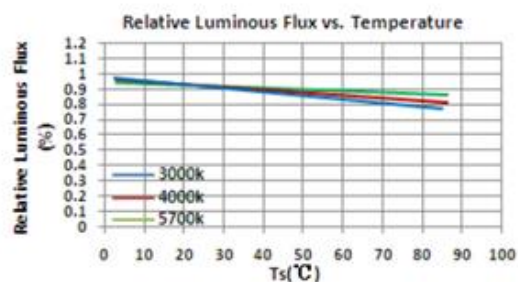

Applications

- ✧ Channel letter lighting
- ✧ Commercial standing lighting
- ✧ Letter background lighting
- ✧ Light box lighting
- ✧ Logo lighting
- ✧ Line/shape lighting

Dimensions

Technical parameters

Part no.	Color	Wave Length Or CCT	Operating Voltage	Rated Power per module	Beam Angle	Lm Flux per module	IP Rank
UTW614B	Pure white	6500-8000K	DC12V	3W	160°	300lm	IP67
UTM614B	Warm white	2700-3300K	DC12V	3W	160°	300lm	IP67

Application Guide

Led module light distribution graph

Temperature and luminous flux

Attention

1. Max. number of modules of one chain is 25pcs from power supplier to single end.
2. The given illuminance parameters ensure illuminance on the surface.
3. Depending on the type of material used for channel letters or lighting boxed, the parameters can change.
4. More brightness is obtained if distances between LED modules are reduced.
5. The LED module itself and all its components may not be mechanical stressed.
6. Please ensure that the power supply is adequate power to operate the total load. Only qualified personnel should be allowed to perform installations.
7. The design of the housing should be according to the IP standards in the application.
8. If surge protection structure not within power supplier, a lightning protector should be needed additionally.